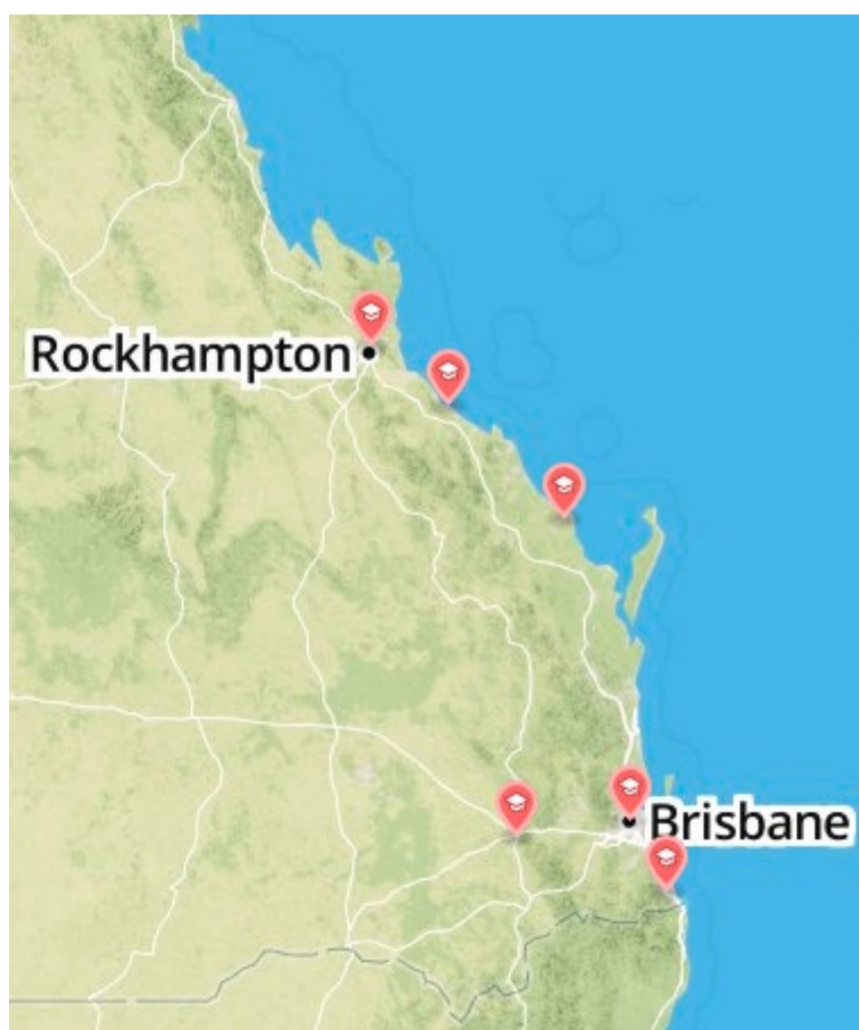

# Queensland Globe Roadshow

Learn about Queensland Globe.  
Introductory, hands-on sessions.  
No prerequisites.

- ✓ Introducing Queensland Globe
- ✓ Navigating maps and data
- ✓ Use of Google Earth's basic tools
- ✓ Understanding the different Globes

Location	Date
Rockhampton	7 May 2014
Bundaberg	14 May 2014
Gold Coast	15 May 2014
Brisbane	28 May 2014
Brisbane	18 June 2014

- ✓ Morning and afternoon sessions
- ✓ Modern computer labs
- ✓ 10-20 students per class
- ✓ Expert trainer
- ✓ Tea, coffee and snacks provided

**TICKETS ONLY \$250** <sup>+GST</sup> P/P

To secure spots for your departmental staff, visit [queenslandglobe.com.au](http://queenslandglobe.com.au)

For more information contact GIS People on the details below.